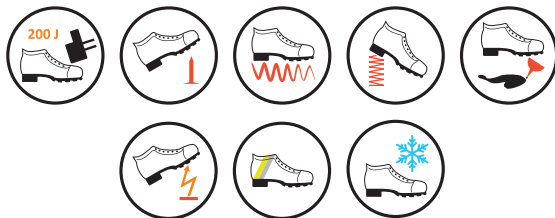

► TECHNICAL DATA SHEET

Art.No.:

SS2020-W1

S1P, SRC, CI safety ankle boot

- Cow leather upper
- Safety footwear (S1P)
- Steel toe cap (200J) and midsole
- Oil- and slip-resistant (SRC) dual density PU injected sole
- Cold insulation (CI)
- Warm faux fur lining
- Reinforced nose
- Reflective stripe on the outside
- Padded tongue and ankle, formed insole

Sizes: 36-48

**Certification:
EN ISO 20345:2011**

Packaging:

ROCK SAFETY®
Our Mission: Your Protection.

ROCK SAFETY Ltd. | 10 Nagykátai Street, H-5100 Jászberény, Hungary

Tel.: +36 57 515 700, +36 30 652 42 69 | Fax: +36 57 515 701 | VAT No.: HU11502159